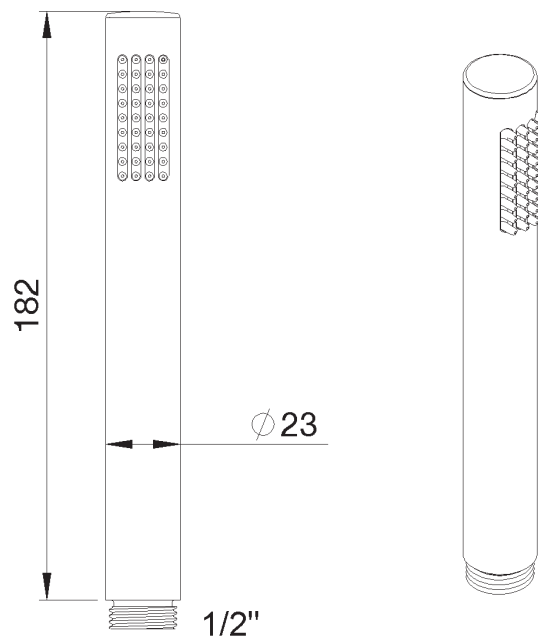

PRODUCT TECHNICAL SHEET

Collection : **CONTEMPORARY**

Ref. : **8026.--.27**

Douche à main cylindrique anticalcaire

Cilindrische handdouche, antikalksysteem

Cylindrical handshower, anti-lime system

Picture

Product details

Technical drawing

RA1.V01